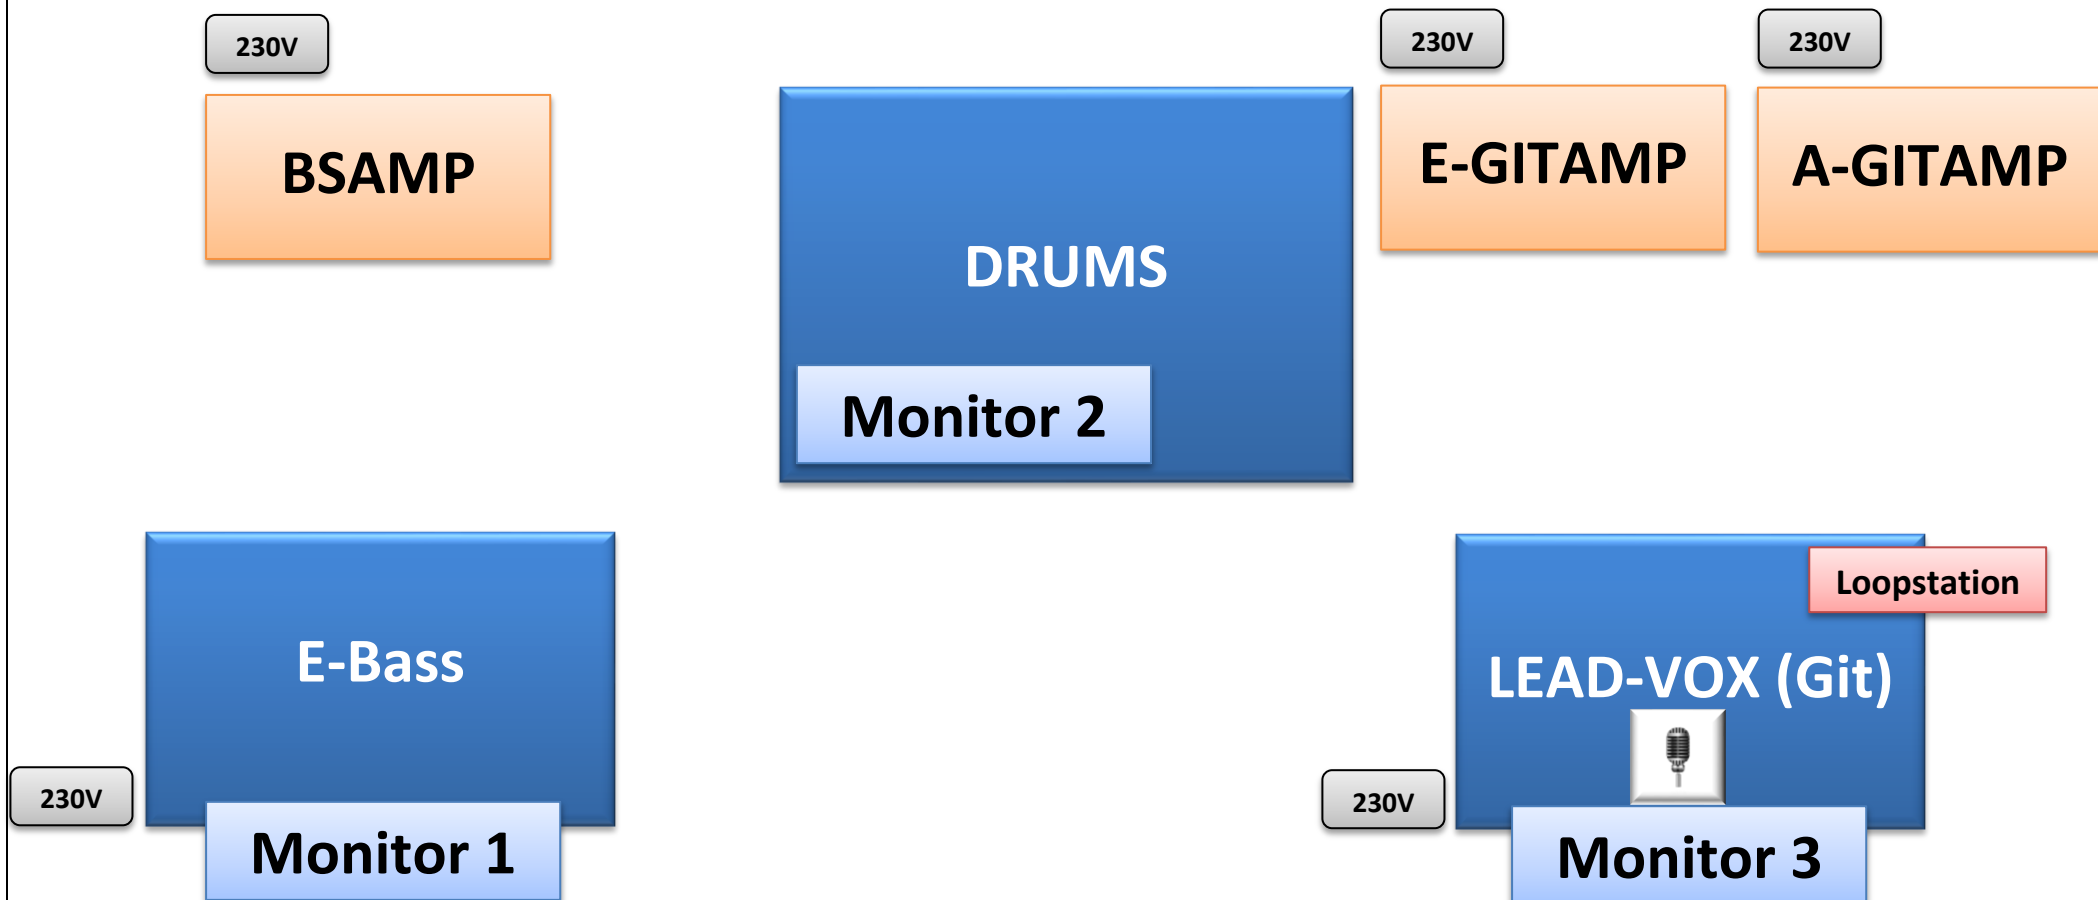

Vitalij Engbrecht + Band (TRIO) (Bühnenaufbauplan)

Vitalij Engbrecht + BAND (TRIO)

Input Channels / Mikrofonie

* = wird von der Band mitgeführt

| CH | Instrumente* | Mikro / DI | Channel processing | Bemerkungen |
|----|----------------|----------------------|--------------------|-------------|
| 1 | 20" Kick Drum | | Compressor, Gate | |
| 2 | 14" Snare Drum | | Compressor, Gate | |
| 3 | 12" Snare Drum | | Compressor, Gate | |
| 4 | 14" Hi Hat | | Compressor, Gate | |
| 5 | 8" Tom | | Compressor, Gate | |
| 6 | 10" Tom | | Compressor, Gate | |
| 7 | 12" Tom | | Compressor, Gate | |
| 8 | 16" Tom | | Compressor, Gate | |
| 9 | Overhead L | | Compressor, Gate | |
| 10 | Overhead R | | Compressor, Gate | |
| 11 | Bass | | DI-Box, Compressor | |
| 12 | A-Gitarre | AER Cube* | | |
| 13 | E-Gitarre | AXE-FX (2 x XLR)* | | |
| 14 | Loopstation | (2 x Klinke) | | |
| 15 | Lead-Vox | Shure SM58* | Compressor | |
| 16 | Backing-Vocals | Shure SM58* | Compressor | |